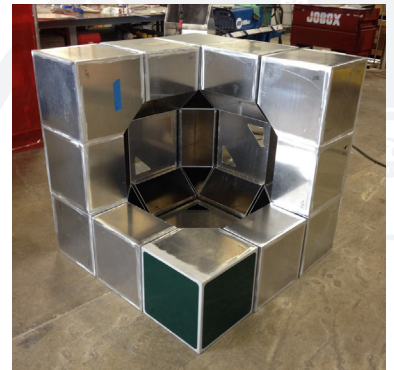

Made out of rolled aluminum, the structure is both rigid and light weight.

Each individual cube measures 15 inches per side, weighs about 14 pounds, and will have a painted finish.

The final cube will have over 2000 individual parts!