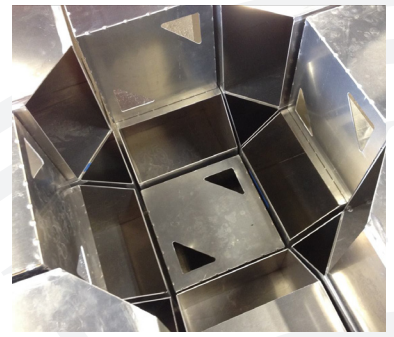

Made out of rolled aluminum, the structure is both rigid and light weight.

Each individual cube measures 15 inches per side, weighs about 14 pounds, and will have a painted finish.

The final cube will have over 2000 individual parts!